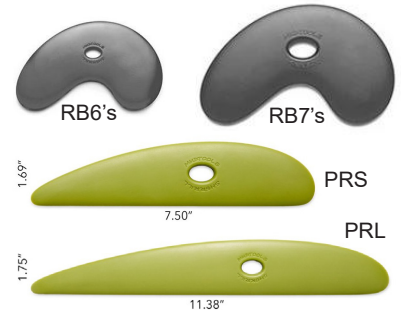

each set is ..... \$13.95 ea

UDRAS UDRA UDRBS UDRB

UDRCS UDRP

Chartreuse Ribs are Softer

Purple Ribs are Firmer

**MUDTOOLS RIBS**

**All Stainless Steel**

SS0.....Plain-Edge Rib #0.....	\$12.00
SS1.....Plain-Edge Rib #1.....	\$12.00
SS2.....Plain-Edge Rib #2.....	\$13.00
SS4.....Plain-Edge Rib #4.....	\$13.00
SS5.....Plain-Edge Rib #5.....	\$13.00
SSH015 ....Plain Rib with Hole.....	\$20.00
SSP1 .....Plain-Edge Paisley.....	\$14.00
SSP18 .....Paisley @ 18 cut/inch.....	\$14.00
SSP24 .....Paisley @ 24 cut/inch.....	\$14.00
SSL.....Plain Long Scraper.....	\$18.00
SSL18 .....Scraper @ 18 cut/inch.....	\$20.00
SSL24 .....Scraper @ 24 cut/inch.....	\$20.00
SSXL.....X-Long Rib - smooth.....	\$25.00
SSXL10 .....X-Long Rib - serrated.....	\$25.00
HT2.....Hax Clay Saw.....	\$14.00

**Polymer Mud Ribs**

MudTools ribs by Mike Sherrill are made from the "stainless steel of plastics," these ribs will not develop burrs. They actually burnish themselves as you use them.

RB0<sup>s</sup> - RB5<sup>s</sup> ..... \$9.00 ea

size	Red	Yellow	Green	Blue
#0.....	RBOR	RBOY	RBOC	RBOB
#1.....	RB1R	RB1Y	RB1C	RB1B
#2.....	RB2R	RB2Y	RB2C	RB2B
#3.....	RB3R	RB3Y	RB3C	RB3B
#4.....	RB4R	RB4Y	RB4C	RB4B
#5.....	RB5R	RB5Y	RB5C	RB5B

Red Yellow Green Blue  
Very Soft Soft Medium Hard

**Bulls Tongue Rib**

Narrow end curves upward/inward for compressing clay inside larger vessels. 10¼" long x 2¼" wide

BT ..... \$24.00