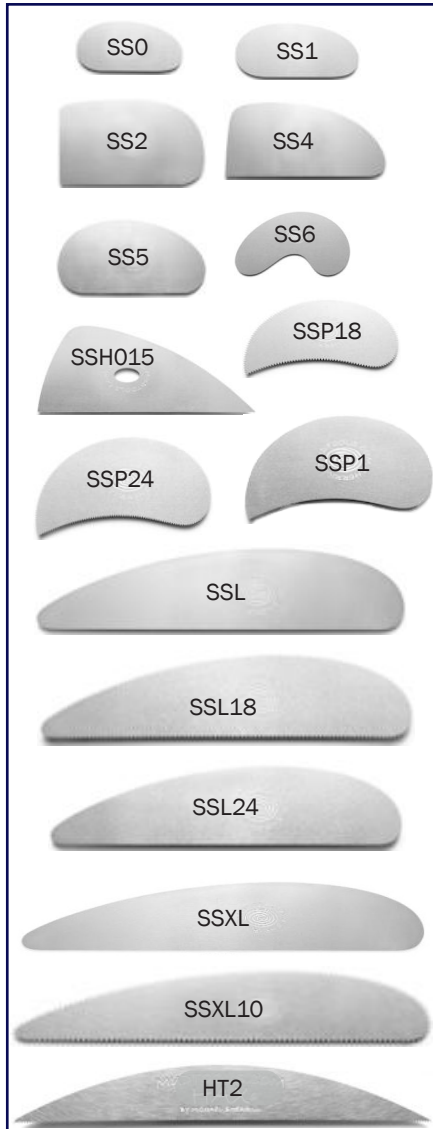

**Aqua Combs = Soft**

in set A (UTCAS) or set B (UTCBS)

**Green Combs = Firm**

in set A (UTCAF) or set B (UTCBF)

2 combs per set - each set is \$11.95 ea

**Xiem Texture Ribs**

The ultimate decorating tools! Each set has 4 combs with different sized textures on each side. You can choose from three different collections that come in both soft or firm, you can find the perfect texture to use for your project!

each set is ..... \$13.95 ea

UDRAS UDRA UDRBS UDRB

UDRCS UDRP

Chartreuse Ribs are Softer

Purple Ribs are Firmer

**MUDTOOLS RIBS**

**All Stainless Steel**

SS0.....Plain-Edge Rib #0.....	\$12.00
SS1.....Plain-Edge Rib #1.....	\$12.00
SS2.....Plain-Edge Rib #2.....	\$13.00
SS4.....Plain-Edge Rib #4.....	\$13.00
SS5.....Plain-Edge Rib #5.....	\$13.00
SSH015 ....Plain Rib with Hole.....	\$20.00
SSP1 .....Plain-Edge Paisley.....	\$14.00
SSP18 .....Paisley @ 18 cut/inch.....	\$14.00
SSP24 .....Paisley @ 24 cut/inch.....	\$14.00
SSL.....Plain Long Scraper.....	\$18.00
SSL18 .....Scraper @ 18 cut/inch.....	\$20.00
SSL24 .....Scraper @ 24 cut/inch.....	\$20.00
SSXL.....X-Long Rib - smooth.....	\$25.00
SSXL10 .....X-Long Rib - serrated.....	\$25.00
HT2.....Hax Clay Saw.....	\$14.00

size	Red	Yellow	Green	Blue
#0.....	RBOR	RBOY	RBOC	RBOB
#1.....	RB1R	RB1Y	RB1C	RB1B
#2.....	RB2R	RB2Y	RB2C	RB2B
#3.....	RB3R	RB3Y	RB3C	RB3B
#4.....	RB4R	RB4Y	RB4C	RB4B
#5.....	RB5R	RB5Y	RB5C	RB5B

Red Yellow Green Blue  
Very Soft Soft Medium Hard

**Bulls Tongue Rib**

Narrow end curves upward/inward for compressing clay inside larger vessels. 10¼" long x 2¼" wide

BT ..... \$24.00